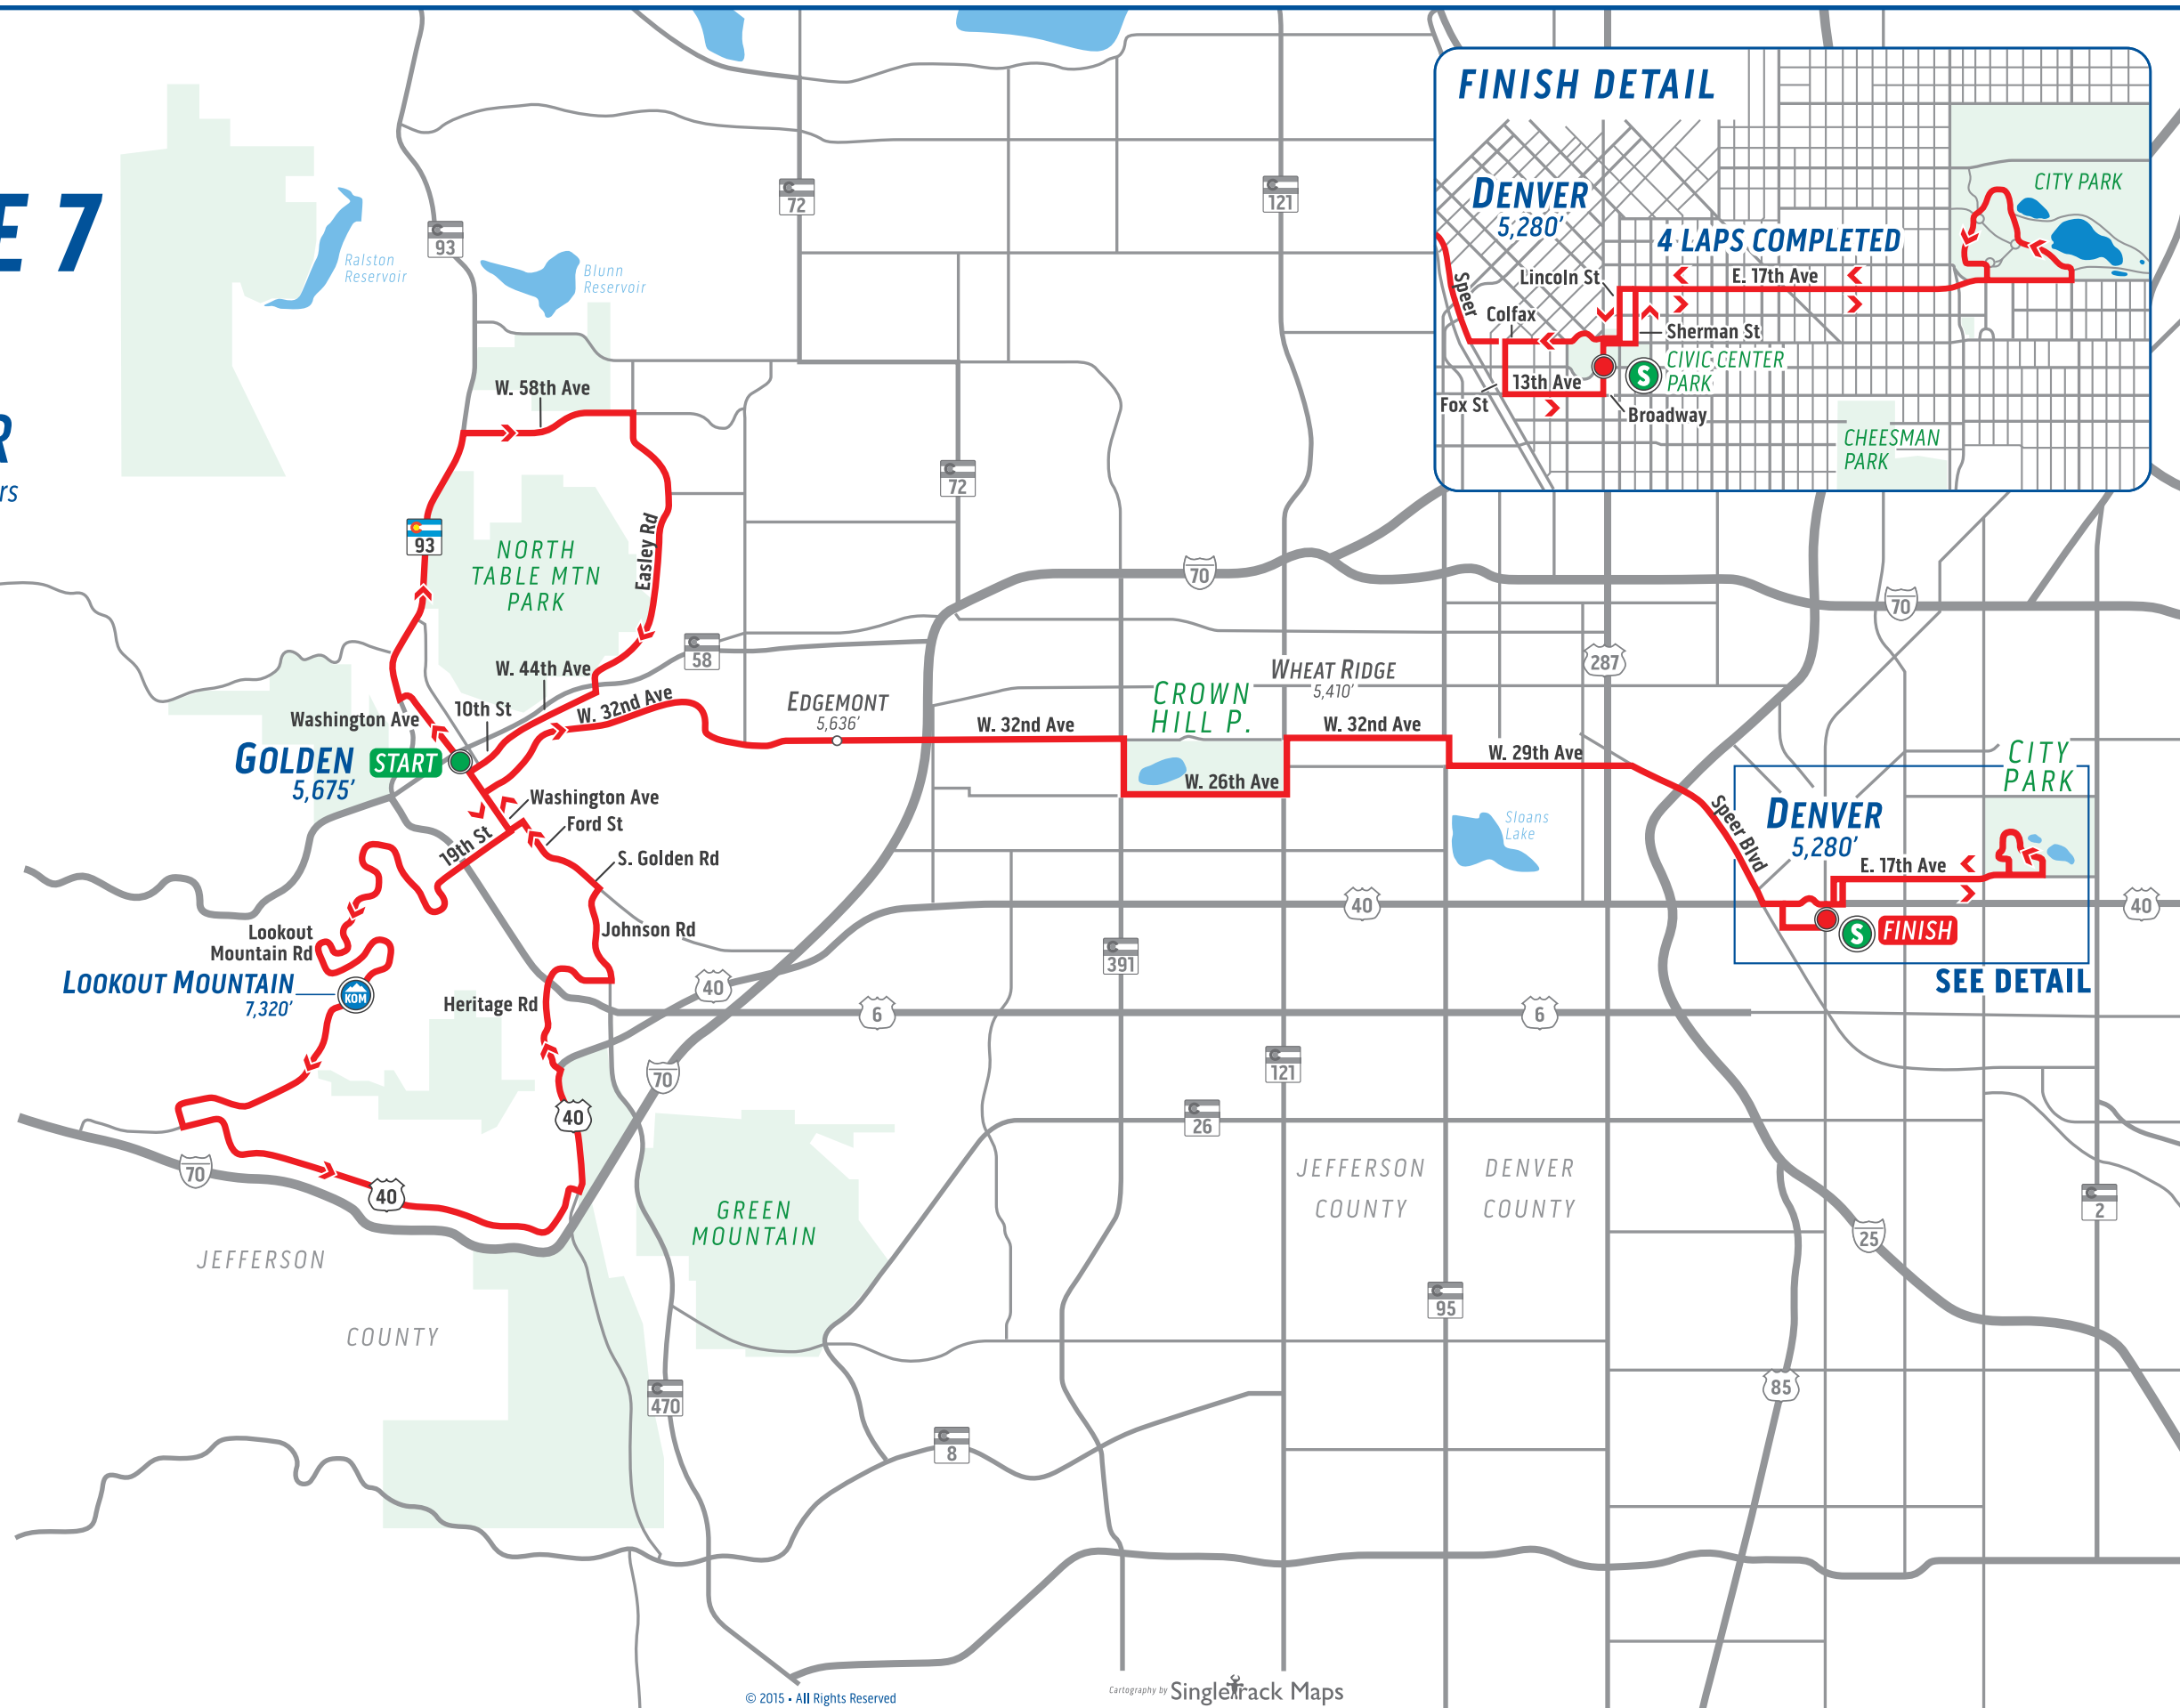

STAGE 7

GOLDEN TO DENVER

Sunday, August 23rd · 68 Miles / 110 Kilometers

Legend

- Course..... ———
- Course Direction..... ———>
- Start..... ●
- Finish..... ●
- Sprint..... S
- KOM..... KOM
- City / Town..... ○
- Interstate..... 70
- U.S. Highway..... 40
- State Highway..... 131
- County Road..... 33
- Counties..... - - -
- U.S. Forest Service Boundary..... - · - · -