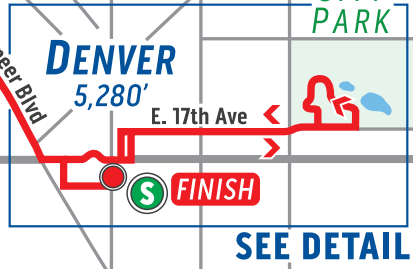

STAGE 7

GOLDEN TO DENVER

Sunday, August 23rd · 68 Miles / 110 Kilometers

Legend

- Course..... ———
- Course Direction..... ———>
- Start..... ●
- Finish..... ●
- Sprint..... S
- KOM..... KOM
- City / Town..... ○
- Interstate..... 70
- U.S. Highway..... 40
- State Highway..... 131
- County Road..... 33
- Counties..... - - -
- U.S. Forest Service Boundary..... - · - · -