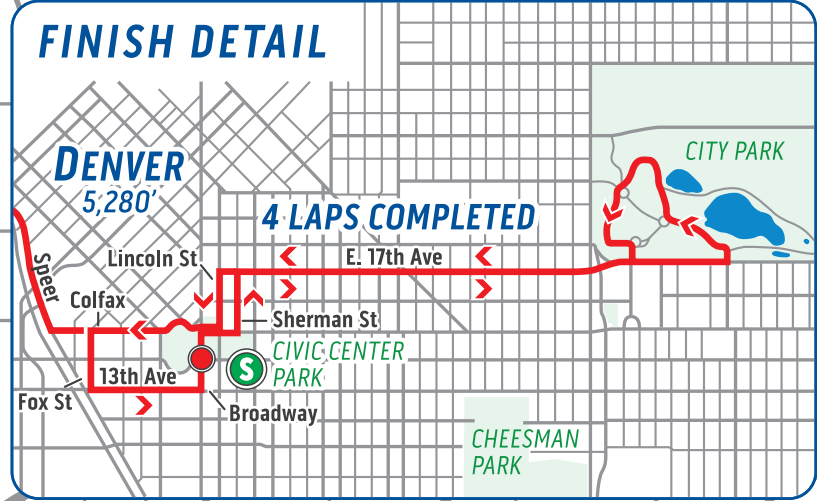

STAGE 7

GOLDEN TO DENVER

Sunday, August 23rd · 68 Miles / 110 Kilometers

Legend

- Course..... ———
- Course Direction..... ———>
- Start..... ●
- Finish..... ●
- Sprint..... S
- KOM..... KOM
- City / Town..... ○
- Interstate..... 70
- U.S. Highway..... 40
- State Highway..... 131
- County Road..... 33
- Counties..... - - -
- U.S. Forest Service Boundary..... - · - · -